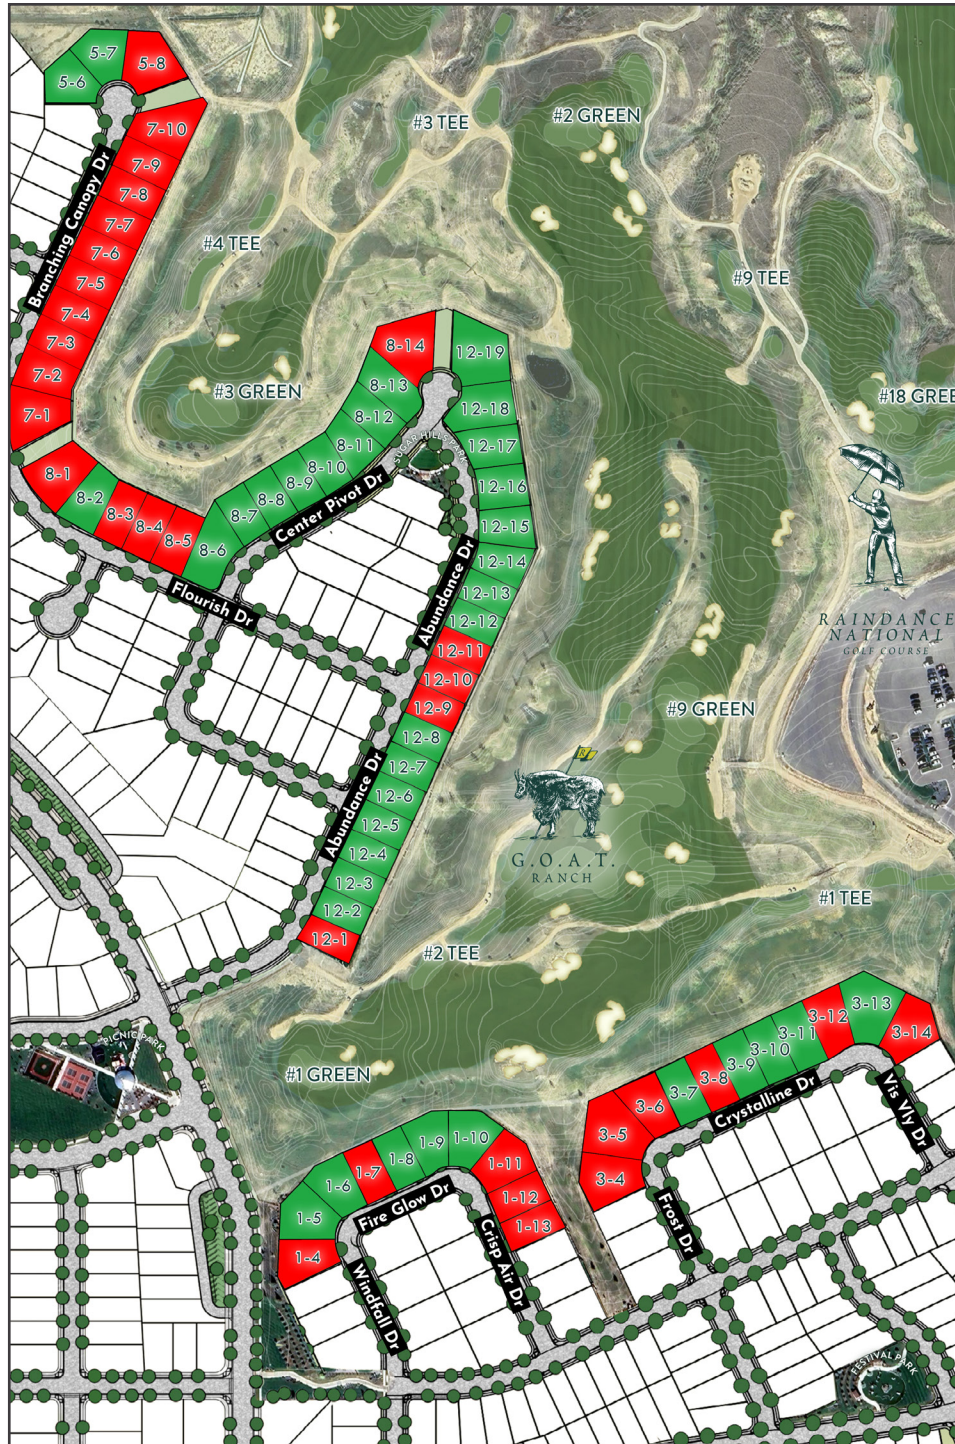

**Emerald Estates**  
AT RAINDANCE NATIONAL

EMERALDESTATESWINDSOR.COM

©2026 The Water Valley Company. All pricing, specifications, amenities, and landscaping is subject to change without prior notice. Landscaping shown in rendering is for illustrative purposes only. 04.17.26

■ sold | under contract | reserved    ■ available

BLOCK-LOT	PRICE	SQUARE FEET
5-6	\$475,000	10,900
5-7	\$500,000	10,700
8-2	\$550,000	10,300
8-6	\$525,000	12,500
8-7	\$700,000	8,300
8-8	\$700,000	8,100
8-9	\$700,000	8,200
8-10	\$700,000	8,400
8-11	\$775,000	9,800
8-12	\$775,000	9,400
8-13	\$775,000	11,300
12-2	\$500,000	7,700
12-3	\$500,000	7,700
12-4	\$500,000	7,700
12-5	\$500,000	7,700
12-6	\$500,000	7,700
12-7	\$500,000	7,700
12-8	\$500,000	7,700
12-12	\$525,000	7,700
12-13	\$550,000	7,700
12-14	\$775,000	9,300
12-15	\$775,000	9,200
12-16	\$800,000	10,200
12-17	\$850,000	11,300
12-18	\$900,000	12,400
12-19	\$900,000	16,400
1-5	\$625,000	11,900
1-6	\$700,000	10,300
1-8	\$625,000	8,400
1-9	\$800,000	10,100
1-10	\$900,000	11,900
3-7	\$775,000	9,200
3-9	\$775,000	9,200
3-10	\$775,000	9,200
3-11	\$775,000	9,500
3-13	\$975,000	14,900